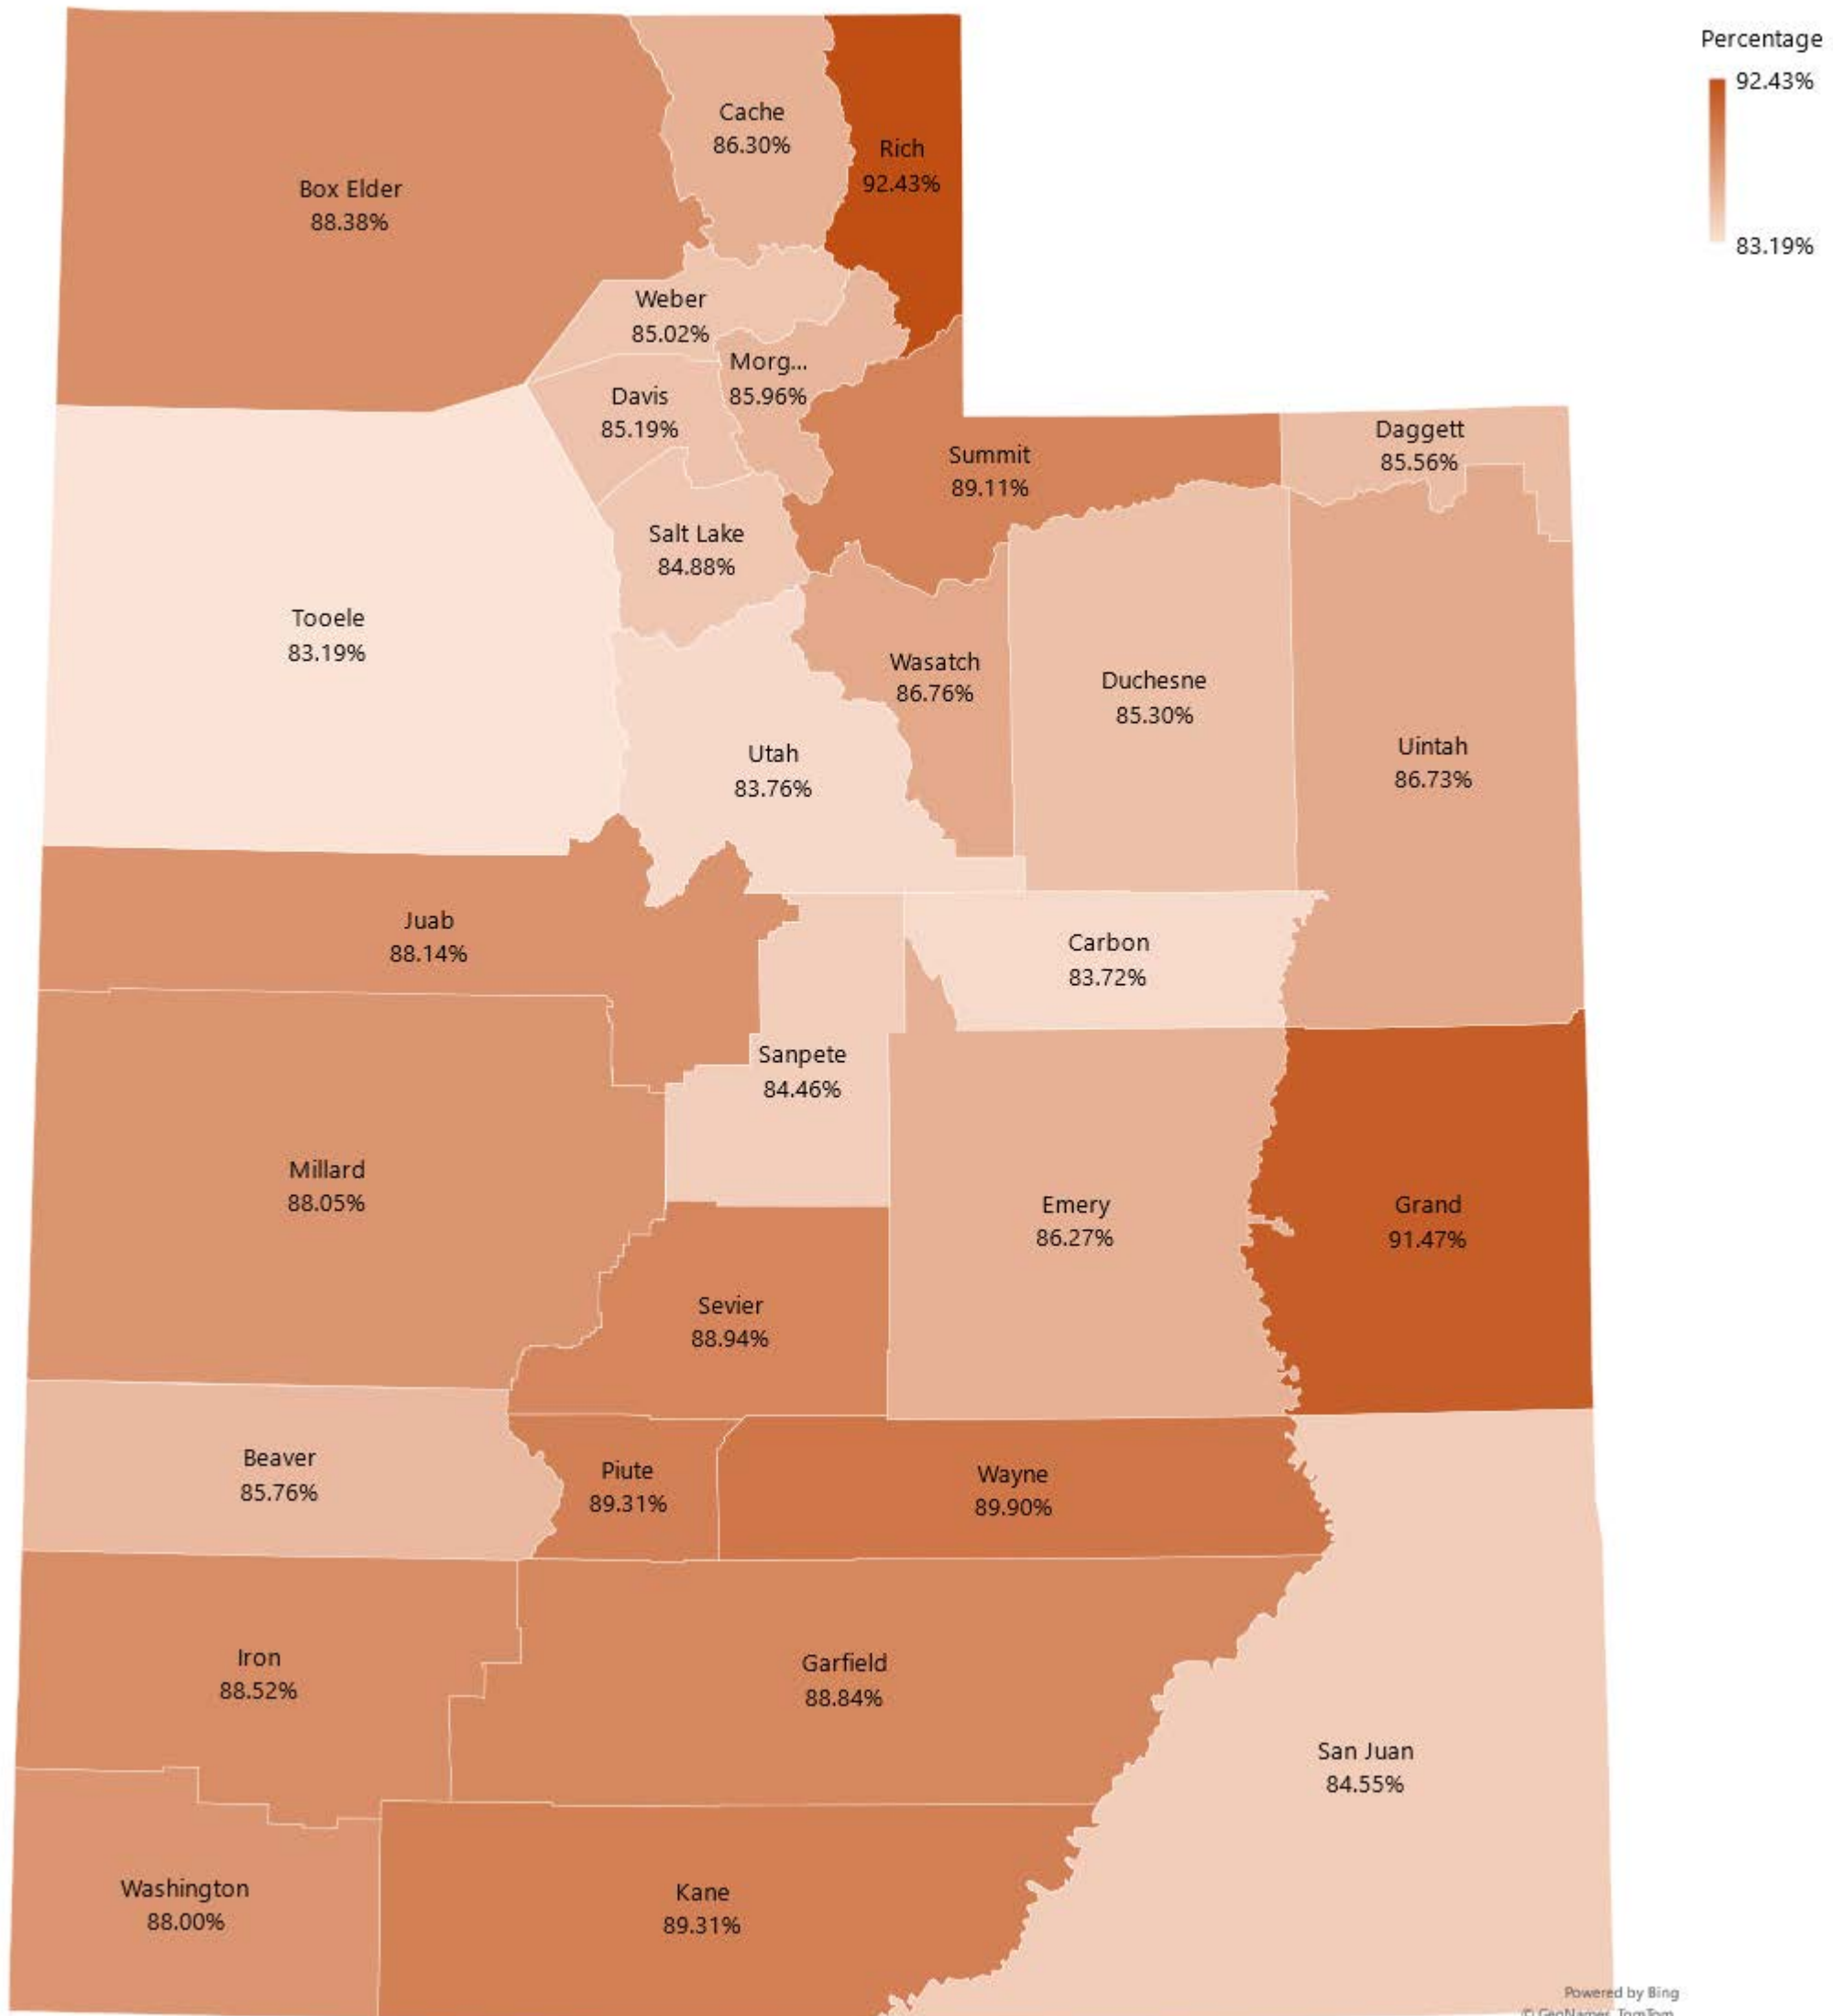

2024 Presidential Election Turnout by County

	U.S. President and Vice President									
	CORNEL RONALD WEST, MELINA ABDULLAH (UNA)	LUCIFER "JUSTINCASE" EVERYLOVE (UNA)	JOEL SKOUSEN, RIK COMBS (CON)	JILL STEIN, RUDOLPH WARE (GRN)	DONALD J. TRUMP, JD VANCE (REP)	CHASE OLIVER, MIKE TER MAAT (LIB)	KAMALA D. HARRIS, TIM WALZ (DEM)	CLAUDIA DE LA CRUZ, KARINA ALEXANDRA GARCIA (UNA)	JAY J BOWMAN, DE D. BOWMAN	BUDDIE ARDEN WILKERSON
Beaver County	0	1	14	8	2,781	10	394	4	0	0
Box Elder County	32	49	196	119	22,853	342	5,274	44	1	0
Cache County	94	107	506	343	39,457	885	18,718	119	1	0
Carbon County	8	19	32	38	6,719	90	2,525	14	0	0
Daggett County	1	0	1	2	443	2	101	0	0	0
Davis County	291	365	1,208	890	101,293	2,137	59,895	413	18	0
Duchesne County	7	8	53	16	7,815	45	1,009	14	0	0
Emery County	3	5	17	8	4,341	32	603	2	0	0
Garfield County	1	3	18	17	2,211	15	541	5	0	0
Grand County	16	20	20	49	2,327	25	2,828	15	0	0
Iron County	31	40	154	87	21,571	275	5,683	35	0	0
Juab County	4	10	44	10	5,671	39	734	6	0	0
Kane County	6	3	16	11	3,277	32	1,137	4	0	0
Millard County	2	9	42	8	5,558	45	713	8	1	0
Morgan County	2	10	60	22	5,300	104	1,256	3	0	0
Piute County	0	2	6	4	854	3	94	0	0	0
Rich County	0	4	2	3	1,211	13	214	0	0	0
Salt Lake County	921	990	2,090	3,581	221,555	5,260	273,658	1,437	15	0
San Juan County	16	10	32	14	3,613	39	2,581	23	0	0
Sanpete County	17	15	197	35	10,653	101	1,906	19	0	0
Sevier County	4	11	47	27	9,526	64	1,236	11	0	0
Summit County	23	36	46	121	10,783	236	14,612	19	0	0
Tooele County	36	79	237	168	23,484	358	9,560	66	0	0
Uintah County	11	24	84	33	13,599	113	1,952	15	0	0
Utah County	382	470	2,164	1,582	203,476	4,397	84,937	536	13	0
Wasatch County	15	23	79	83	11,495	188	6,459	12	0	0
Washington County	81	105	447	294	73,165	719	22,327	105	1	0
Wayne County	6	1	10	5	1,238	8	381	2	0	0
Weber County	189	234	580	644	67,549	1,325	41,238	258	9	0
Total Votes Cast Per Candidate	2,199	2,653	8,402	8,222	883,818	16,902	562,566	3,189	59	0
% of Votes	0.15%	0.18%	0.56%	0.55%	59.39%	1.14%	37.81%	0.21%	0.00%	0.00%
Total Votes Cast in Contest	1,488,494